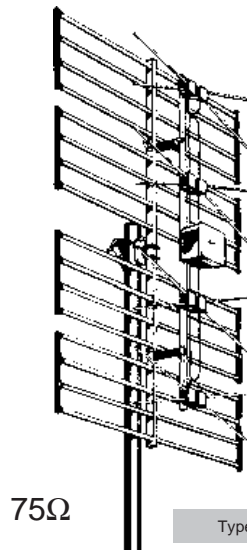

## High Quality Professional UHF Antenna's

**£82.49**

75Ω

Type-No. EZ 44
Polarization Horizontal or vertical. Mast clamp inclinable.
Channels 21- 69
Max. Gain dB 15
Back/front ratio dB 28,0
Half power beam width horiz. 35°
Half power beam width vertical 42°
Wind loading horizontal N 72,6
Wind loading vertical N 114,0
Length mm 1090
Cable connection Ω 75/300
Packing unit 1 piece

**£35.75**

75Ω

Type-No. EE 04	EE 06
Channels 21-60	21-69
Wind loading horiz./vert. N 105	N107
Depth mm 215	260
Width mm 645	
Polarization Horizontal or vertical.	
Max. Gain dB 13,5	
Back/front ratio dB >20	
Half power beam width horizontal 46°	
Half power beam width vertical 27°	
Height mm 830	
Cable connection Ω 75/300	
Mast clamp inclinable.	
Packing unit 2 pieces	

**£35.13**

Type-No.	FX 07	FX 10	FX 13
Channels	E 5 - 12	E 5 - 12	E 5 - 12
Elements	7	10	13
Max. Gain dB	8,3	9,5	10,6
Back/front ratio dB	18 >	20 >	20
Half power beam width horiz.	58°	53°	49°
Half power beam width vertical	78°	67°	57°
Wind loading horizontal	N 28,	5 47	61,8
Length mm	1090	1710	2090
Polarization Horizontal Mast clamp inclinable.			
Cable connection Ω 75/300			
Packing unit 1 piece			