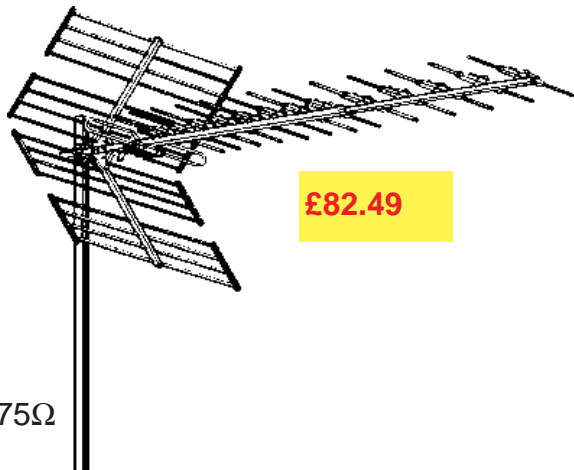

## High Quality Professional UHF Antenna's

**£82.49**

75Ω

Type-No. EZ 44
Polarization Horizontal or vertical. Mast clamp inclinable.
Channels 21- 69
Max. Gain dB 15
Back/front ratio dB 28,0
Half power beam width horiz. 35°
Half power beam width vertical 42°
Wind loading horizontal N 72,6
Wind loading vertical N 114,0
Length mm 1090
Cable connection Ω 75/300
Packing unit 1 piece

**£35.75**

75Ω

Type-No. EE 04	EE 06
Channels 21-60	21-69
Wind loading horiz./vert. N 105	N107
Depth mm 215	260
Width mm 645	
Polarization Horizontal or vertical.	
Max. Gain dB 13,5	
Back/front ratio dB >20	
Half power beam width horizontal 46°	
Half power beam width vertical 27°	
Height mm 830	
Cable connection Ω 75/300	
Mast clamp inclinable.	
Packing unit 2 pieces	

**£35.13**

Type-No.	FX 07	FX 10	FX 13
Channels	E 5 - 12	E 5 - 12	E 5 - 12
Elements	7	10	13
Max. Gain dB	8,3	9,5	10,6
Back/front ratio dB	18 >	20 >	20
Half power beam width horiz.	58°	53°	49°
Half power beam width vertical	78°	67°	57°
Wind loading horizontal	N 28,	5 47	61,8
Length mm	1090	1710	2090
Polarization Horizontal Mast clamp inclinable.			
Cable connection Ω 75/300			
Packing unit 1 piece			